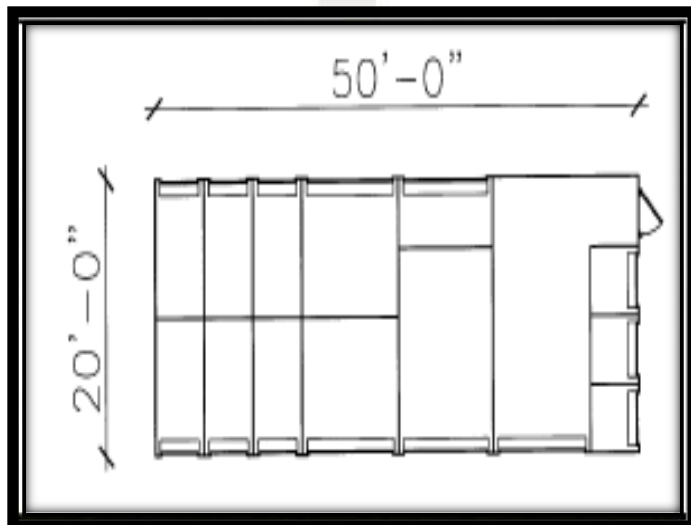

ARE YOU **RUNNING** **OUT OF SPACE?**

SELF STORAGE UNITS AVAILABLE AT

HAMPSHIRE ESTATES SELF STORAGE

Units Available

5 x 5 - \$ 45.00

5 X 10 - \$ 56.00

10 x 10 - \$ \$85.00

10 X 15 - \$100.00